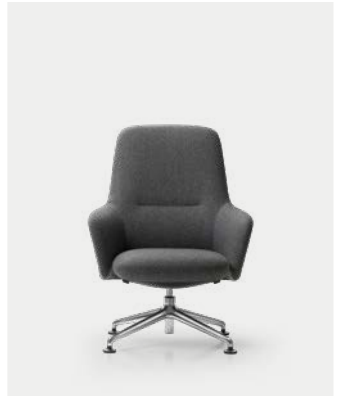

NEW YORK

THANK

HENDRICK

HUB

MEGA

ONLY JU

LEVEL

MANTA

DEEP XL

AMELIE

HILL

HIP

LOFT X

VOGUE

CLUB

CHARME