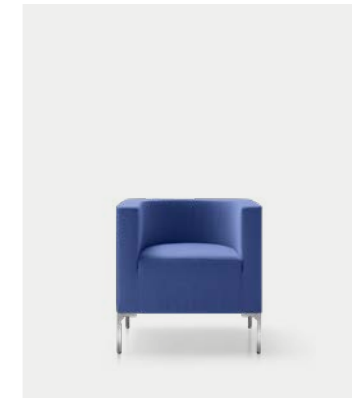

NEW YORK

THANK

HENDRICK

HUB

MEGA

ONLY JU

LEVEL

MANTA

DEEP XL

AMELIE

HILL

HIP

LOFT X

VOGUE

CLUB

CHARME